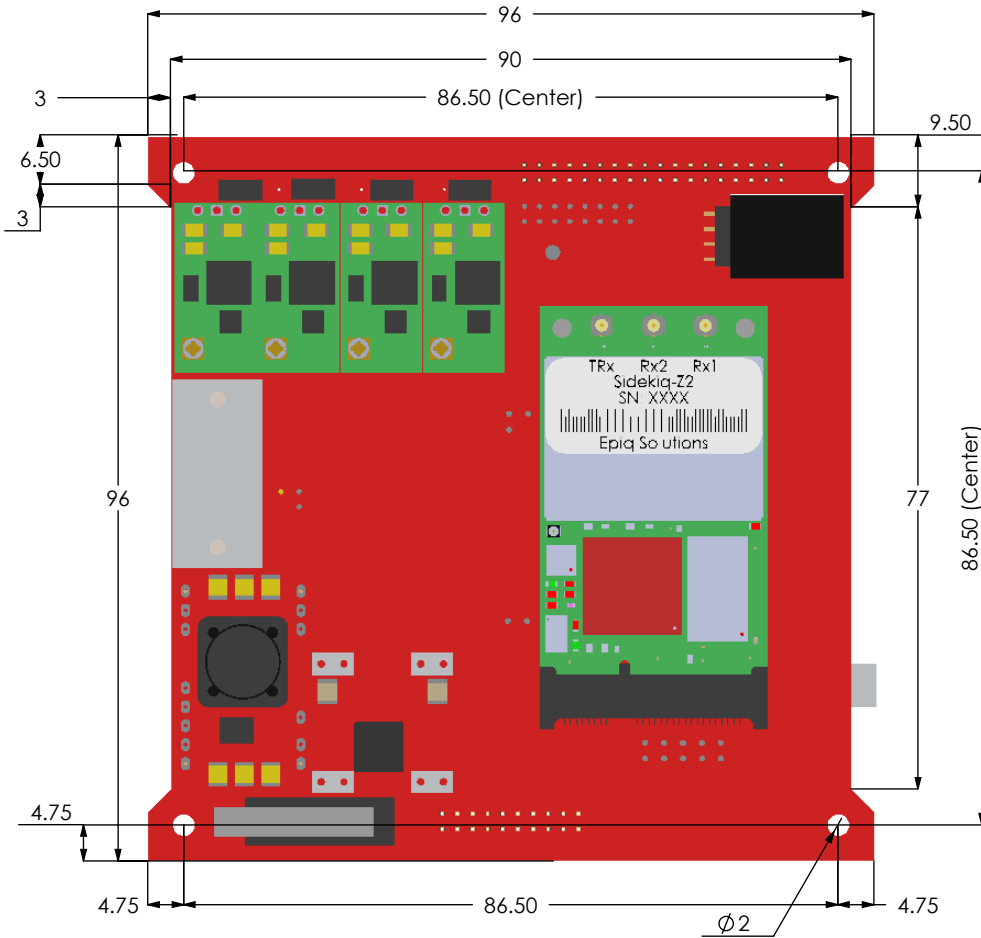

ICEPS Satellite System Core

NAME	SIGNATURE	DATE		TITLE: ICEPS VOLUMETRIC MEASUREMENTS	
DRAWN	JND	20/Dic	MATERIAL:	EXA ICEPS IRVINE-CLASS EPS	
CHK'D	RNB	20/Dic			
APPV'D	RNB	20/Dic			
MFG	RNB	-			
Q.A	RNB	-	WEIGHT: 60 grams	SCALE: 1:1	SHEET 2 OF 2