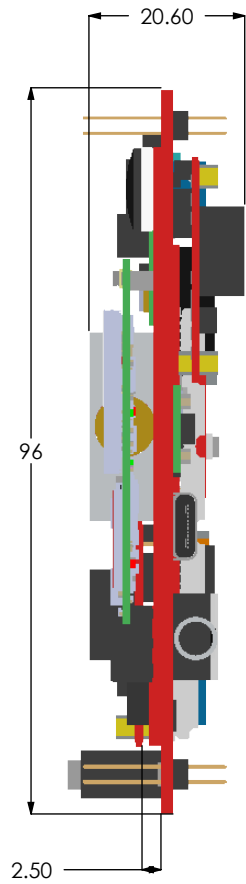

ICEPS Satellite System Core

NAME	SIGNATURE	DATE		TITLE: ICEPS VOLUMETRIC MEASUREMENTS	
DRAWN	JND	20/Dic	MATERIAL:	EXA ICEPS IRVINE-CLASS EPS	
CHK'D	RNB	20/Dic			
APPV'D	RNB	20/Dic			
MFG	RNB	-			
Q.A	RNB	-	WEIGHT: 60 grams	SCALE: 1:1	SHEET 2 OF 2

A4